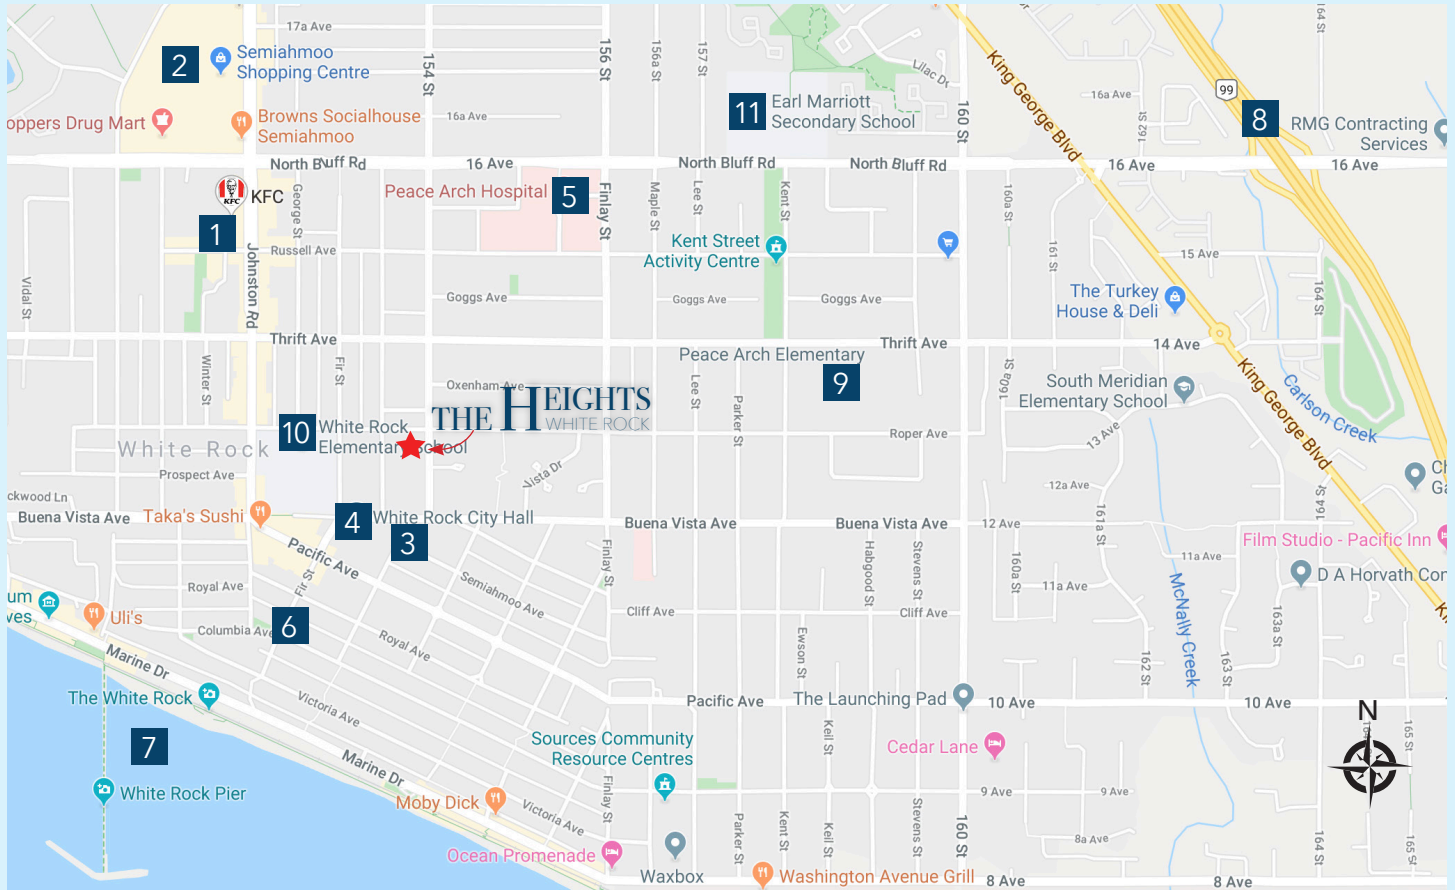

THE HEIGHTS WHITE ROCK

1293 Best Street

SITEMAP

CONTEMPORARY, CONVENIENT & COMFORTABLE ORIENTED CONDOS

- | | |
|---|--|
| 1 White Rock Town Centre | 7 White Rock beach and promenade/pier |
| 2 Semiahmoo Mall Shopping Centre | 8 Convenient access to Hwy 99 to Vancouver or USA |
| 3 White Rock Library | Schools: |
| 4 White Rock City Hall | 9 Peace Arch Elementary |
| 5 Peach Arch Hospital | 10 White Rock Elementary |
| 6 Community Centres | 11 Earl Marriott Secondary |