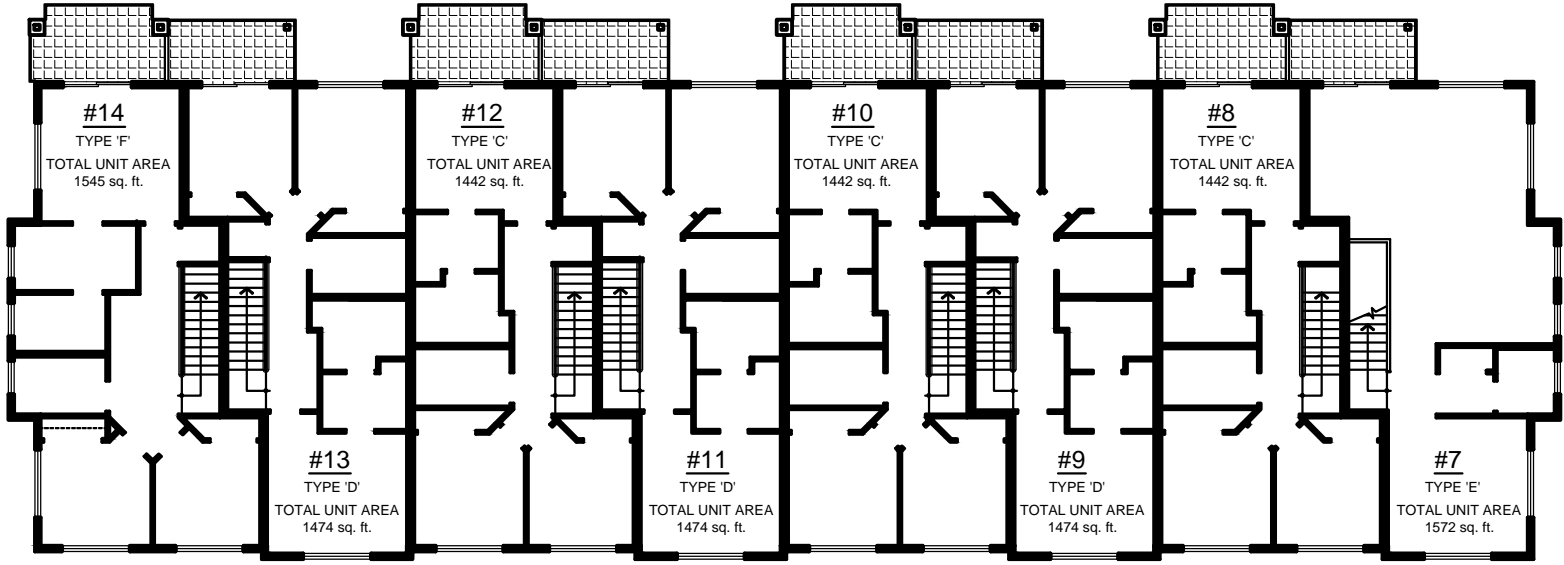

BUILDING 'B'

BUILDING 'A'

FIRST FLOOR

BUILDING 'B'

BUILDING 'A'

SECOND FLOOR

BUILDING 'B'

BUILDING 'A' THIRD FLOOR

## TYPE 'A'

FIRST FLOOR

FLOOR AREA  
182 sq. ft.

EXCLUDING:  
GARAGE & UTILITY

## TYPE 'D'

FIRST FLOOR

FLOOR AREA  
106 sq. ft.

EXCLUDING:  
GARAGE & UTIL.

## TYPE 'F'

FIRST FLOOR

FLOOR AREA  
125 sq. ft.

EXCLUDING:  
GARAGE & UTIL.

**TYPE 'F'**  
SECOND FLOOR

FLOOR AREA  
710 sq. ft.

BALCONY AREA  
70 sq. ft.