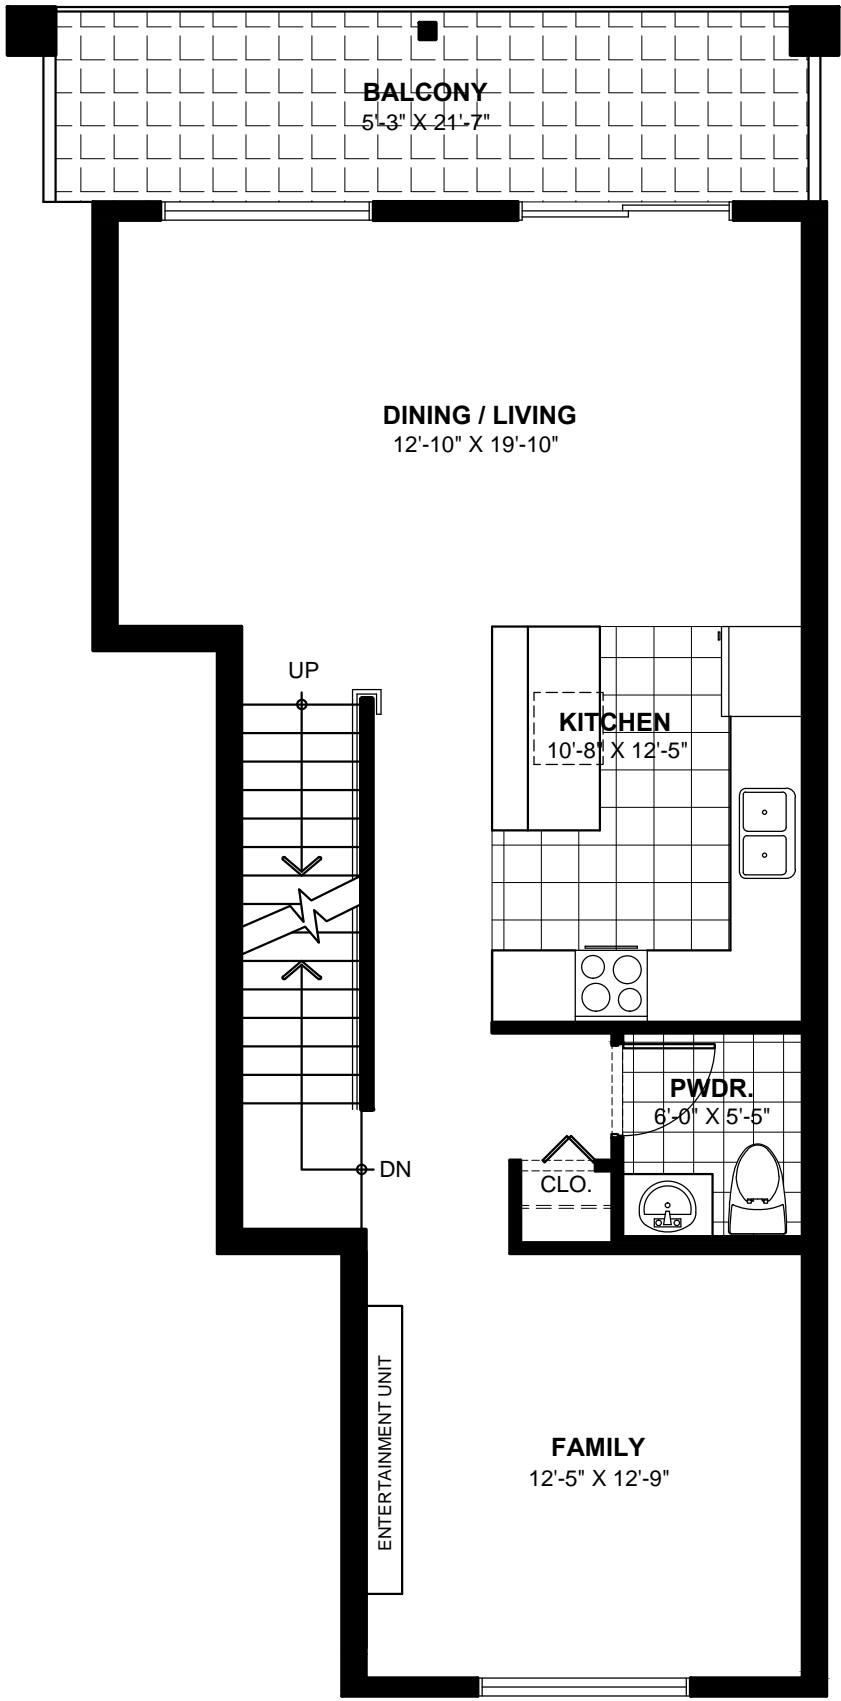

BUILDING 'B'

BUILDING 'A'

FIRST FLOOR

BUILDING 'B'

BUILDING 'A'

SECOND FLOOR

BUILDING 'B'

BUILDING 'A' THIRD FLOOR

## TYPE 'A'

SECOND FLOOR

FLOOR AREA  
663 sq. ft.

BALCONY AREA  
113 sq. ft.

## TYPE 'C'

THIRD FLOOR

FLOOR AREA  
668 sq. ft.

BALCONY AREA  
70 sq. ft.

## TYPE 'D'

FIRST FLOOR

FLOOR AREA  
106 sq. ft.

EXCLUDING:  
GARAGE & UTIL.