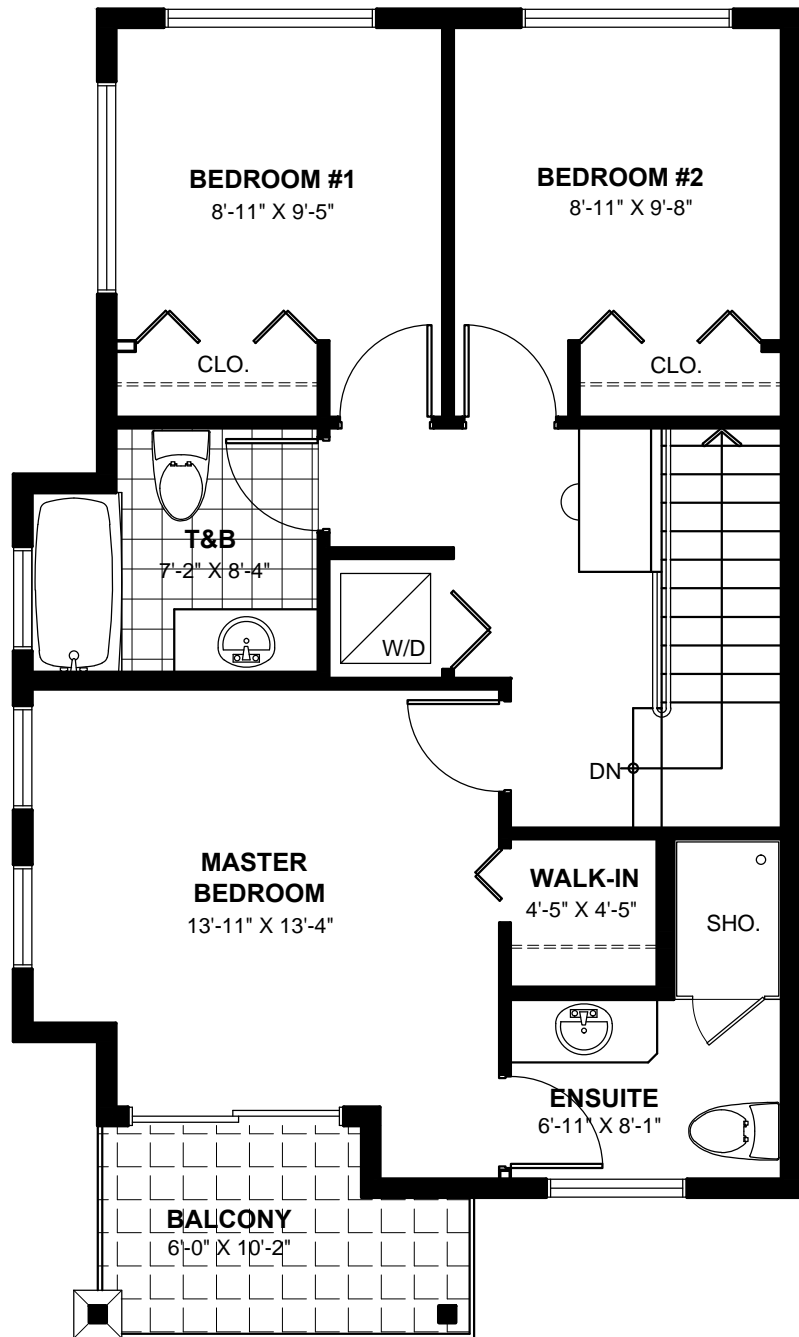

BUILDING 'B'

BUILDING 'A'

FIRST FLOOR

BUILDING 'B'

BUILDING 'A'

SECOND FLOOR

BUILDING 'B'

BUILDING 'A' THIRD FLOOR

## TYPE 'A'

FIRST FLOOR

FLOOR AREA  
182 sq. ft.

EXCLUDING:  
GARAGE & UTILITY

## TYPE 'A'

SECOND FLOOR

FLOOR AREA  
663 sq. ft.

BALCONY AREA  
113 sq. ft.

## TYPE 'A'

THIRD FLOOR

FLOOR AREA  
663 sq. ft.

BALCONY AREA  
52 sq. ft.